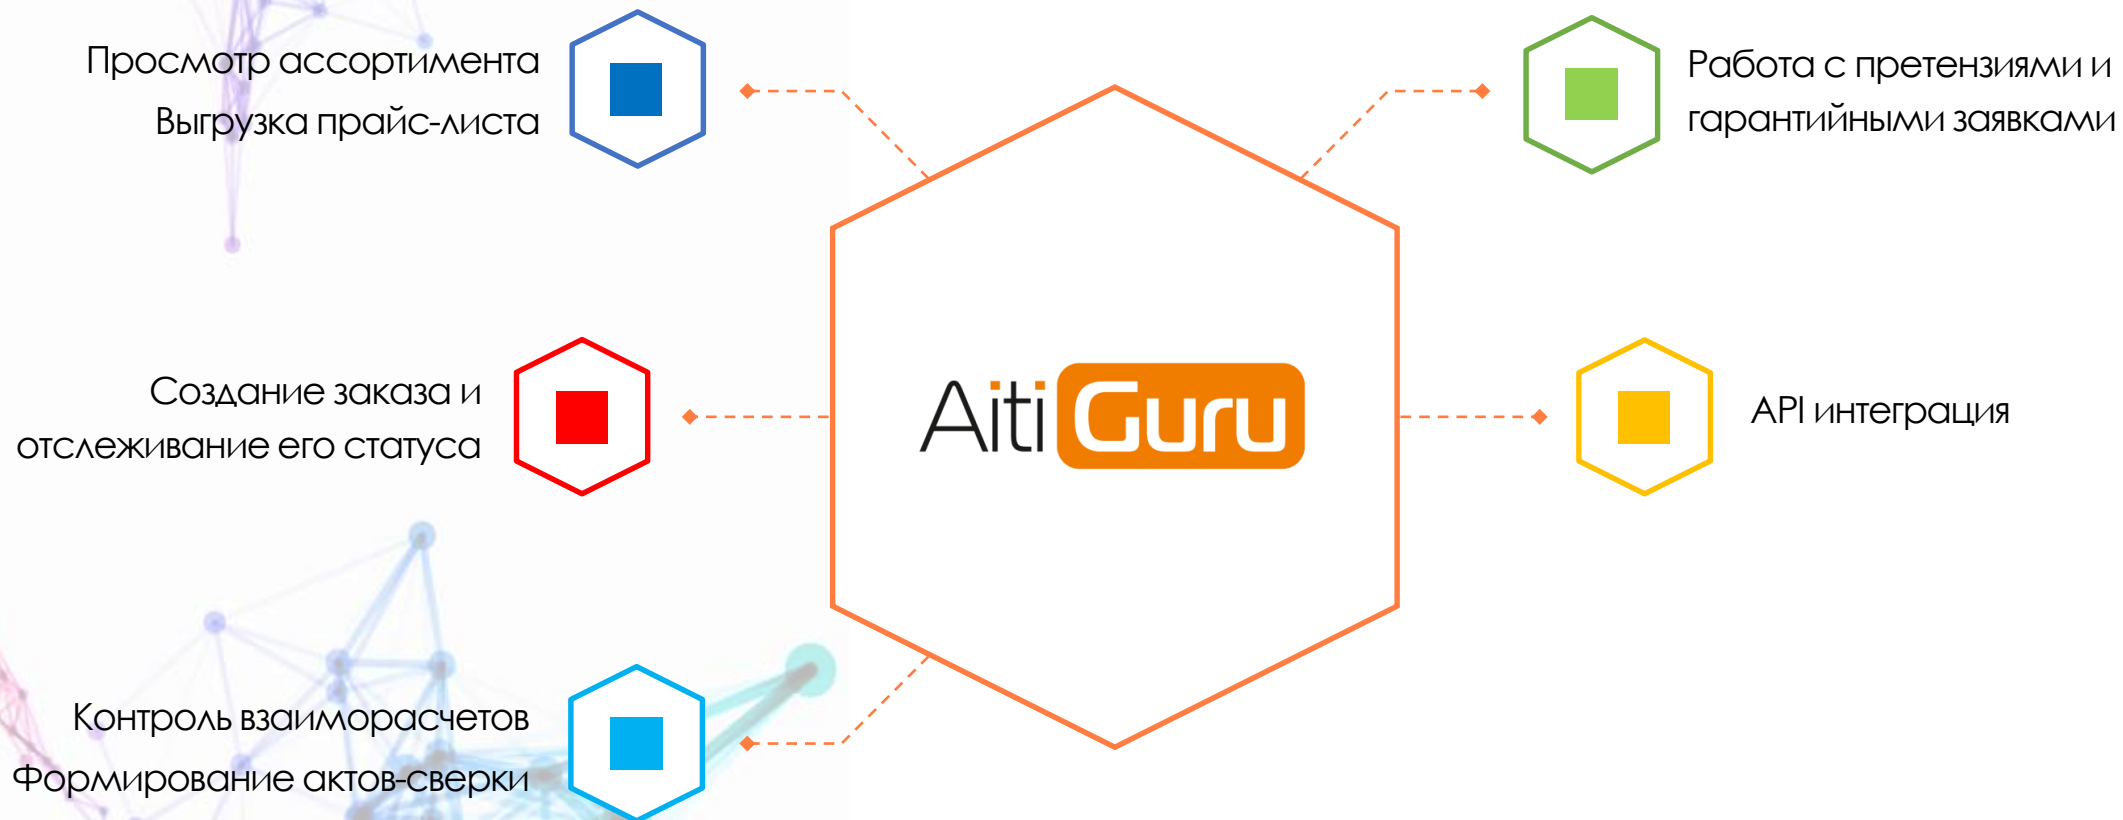

АВТОМАТИЗАЦИЯ ПРОДАЖ